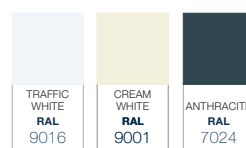

# Giallo

## The Giallo is extra strong, meaning that it can be made with just two posts, with a span up to 6 metres!

The robust & smooth aluminium veranda provides a solid and stylish extension to your home. The Deponti Giallo is available in three RAL colours: Cream White, Traffic White and Anthracite Grey. The veranda comes with a standard polycarbonate roof in which you can choose from various types depending on your wishes.

### DETAILS

Colours (profiles)	Traffic white texture (RAL9016) / Cream white (RAL9001) / Anthracite texture (RAL7024)
Gutter	Straight*
Posts	Rectangular 115×150 mm
Roofing	Polycarbonate (Opal / Clear / Ultra clear / Solar control)
Width (mm)	4060 / 5060 / 6060 / 7060 or a multitude thereof
Depth (mm)	2500 / 3000 / 3500 / 4000