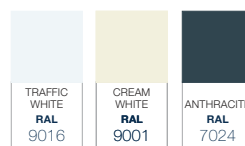

### DETAILS

Colours (profiles)	Traffic white texture (RAL9016) / Cream white (RAL9001) / Anthracite texture (RAL7024)
Gutter	Round or classic*
Posts	Half-round or square
Roofing	44.2 safety glass
Width (mm)	4060 / 5060 / 6060 / 7060 or a multitude thereof
Depth (mm)	2500 / 3000 / 3500 / 4000