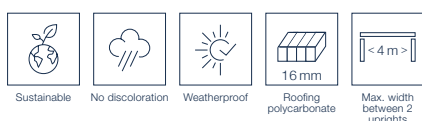

Bosco; Aluminium terrace canopies Our “bestseller”, choose your own look!

The Bosco is an aluminium terrace canopy with a very high level of finish. In addition, the Bosco has a wide range of choices, such as the finish of the decorative gutter front and the look of the uprights. You can tune the Bosco entirely to your style, taste and preferences. This gives you the perfect match with your home and garden.

Bosco

The Bosco terrace canopy is flexible in design, making it perfect for every outdoor situation

The Bosco has the best price-quality ratio in the market, making it the best-selling model of Deponti. The success of the Bosco lies in the optimal freedom of choice the product offers in the field of looks and possibilities. Because of our modular system, the possibilities with the Bosco are endless and suitable for every situation and every style. This canopy is interlinkable, meaning that the Bosco can be made as wide as you want.