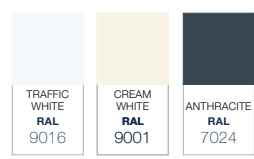

Bosco; Aluminium terrace canopies Our “bestseller”, choose your own look!

The Bosco is an aluminium terrace canopy with a very high level of finish. In addition, the Bosco has a wide range of choices, such as the finish of the decorative gutter front and the look of the uprights. You can tune the Bosco entirely to your style, taste and preferences. This gives you the perfect match with your home and garden.

DETAILS

Colours (profiles)	Traffic white texture (RAL9016) / Cream white (RAL9001) / Anthracite texture (RAL7024)
Gutter	Round or Victorian
Uprights	Half-round or square
Roofing	Polycarbonate (Opal / Clear / Ultra clear / Solar control)
Width (mm)	4060 / 5060 / 6060 / 7060 or a multitude thereof
Depth (mm)	2500 / 3000 / 3500 / 4000